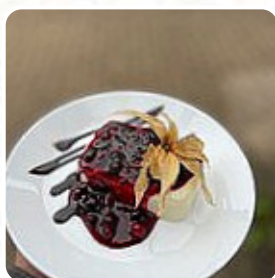

Das Restaurant aus Bad Bramstedt bietet **25** verschiedene **Gerichte und Getränke auf dem Menü** für durchschnittlich 10 € an. Fratelli is a cozy and charming restaurant with a warm atmosphere. While some diners had issues with service and cleanliness, others praised the food quality and friendly staff. The menu offers delicious pasta and [pizza](#) dishes that impress customers. The owner's attentive and welcoming nature adds to the rustic ambiance. Fratelli has become a secret gem for many, with reasonable prices and a welcoming attitude towards both guests and their furry friends. Overall, the restaurant provides a delightful dining experience that will keep patrons coming back for more.