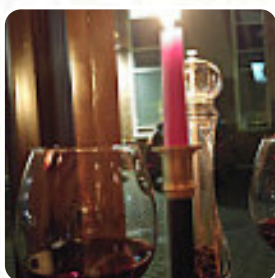

Das Restaurant aus Bad Bramstedt bietet **25** verschiedene **Gerichte und Getränke auf dem Menü** für durchschnittlich 10 € an. Fratelli is a cozy and charming restaurant with a warm atmosphere. While some diners had issues with service and cleanliness, others praised the food quality and friendly staff. The menu offers delicious pasta and [pizza](#) dishes that impress customers. The owner's attentive and welcoming nature adds to the rustic ambiance. Fratelli has become a secret gem for many, with reasonable prices and a welcoming attitude towards both guests and their furry friends. Overall, the restaurant provides a delightful dining experience that will keep patrons coming back for more.