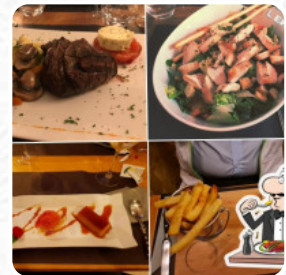

Here you can find the [menu](#) of **Moustache** in Esch-sur-Alzette. At the moment, there are *18* dishes and drinks on the food list. You can inquire about **seasonal or weekly deals** via phone.