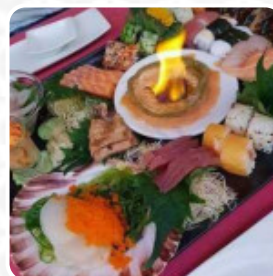

Here you can find the menu of Aka Cité [Sushi](#) Place D'armes in Luxembourg. At the moment, there are 18 menus and drinks on the card. You can inquire about [changing offers](#) via phone. What [User](#) likes about Aka Cité [Sushi](#) Place D'armes:

Very delicious, good service, but pieces are very small, they should work on that.. price is very reasonable. I revisited the place, the pieces are better now "i guess" and everything including the service was very good. [read more](#). What [Z](#) doesn't like about Aka Cité [Sushi](#) Place D'armes:

A picture of [sushi](#) combination platter of "24" pieces miserable delivery, halved pieces counted as whole. Classic rip off, my second time to be utterly disappointed by this place. Safe to say never coming back [read more](#). If you crave for tasty snacks, Aka Cité [Sushi](#) Place D'armes with its delicious desserts can surely make an end of it, fine particularly are the [Sushi](#) and delicacies like *Sashimi* that this restaurant is known for. It goes without saying that a suitable drink completes a meal; therefore this **gastropub** offers a diverse variety of delicious and regional alcoholic options, be it beer or wine, Besides, the creative blend of different meals with new and partially adventurous ingredients is appreciated by the customers - a good case of Asian Fusion.