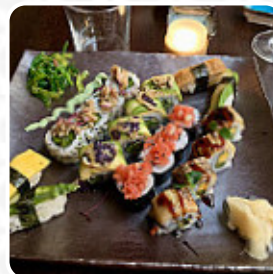

Kobe Menu

<https://menulist.menu>

4 Rue De L'Eau, Luxembourg City, Luxembourg, 1449
+35226202409 - <http://www.kobesushi.lu>