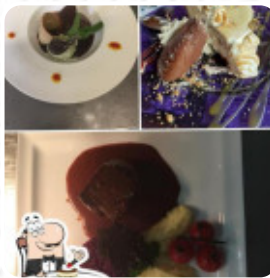

On this website, you can find the complete menu of Le Chalet De Remerschen from Schengen. Currently, there are 15 menus and drinks available. For **changing offers**, please contact the restaurant owner directly. You can also contact them through their website. The place also offers the possibility to sit outside and eat and drink in pleasant weather, And into the accessible rooms also come visitors with wheelchairs or physical limitations.

Various tasty French courses are served in Le Chalet De Remerschen from Schengen, The guests of the restaurant also consider the extensive selection of various **coffee and tea specialities** that the establishment offers. In addition, you can order fresh *roasted meat*, At the bar, you can relax with a cool beer or other alcoholic and non-alcoholic drinks.