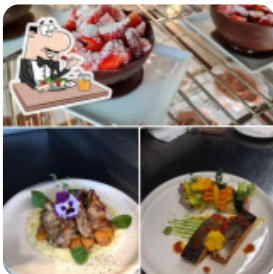

A complete menu of Dimmi Si from Differdange covering all 24 dishes and drinks can be found here on the food list. For seasonal or weekly deals, please get in touch via phone or use the contact details provided on the website. What [Laqueenmarinette](#) likes about Dimmi Si:

Le service est rapide. L'accueil des clients est affectif. Le cadre est convivial
Service: Dine in Meal type: Lunch
Price per person: €20–30 Food: 4 Service: 4 Atmosphere: 5 Recommended dishes: Saumon Grillé Parking space Plenty of parking Parking options Free parking lot [read more](#). The premises on site are wheelchair accessible and can also be used with a wheelchair or physiological limitations, Depending on the weather, you can also sit outside and be served. The comprehensive range of **coffee and tea specialties** makes a visit to Dimmi Si even more worthwhile, and you can expect typical Italian cuisine with classics like [pizza](#) and pasta. At the bar, you can also relax after the meal (or during it) with an **alcoholic or non-alcoholic drink**.